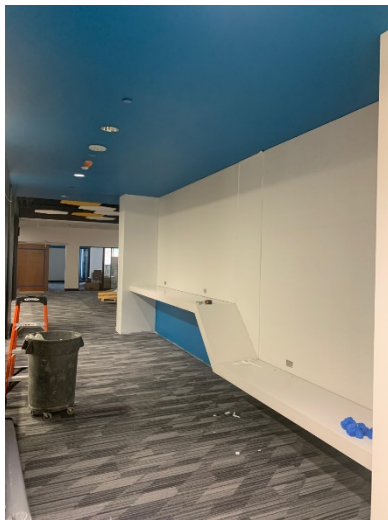

Turner Middle School

(left) Corridor with solid surface bench/countertop.

(below right) Idea lab casework and wood paneling is installed.

(left) Colab ceiling clouds are installed and lights are powered up.

(left) Site work has started around the cast stone mural.

Continued!

Sidewalks/stairs being poured on the North side of the building. Along with, some before and after pictures of the commons.